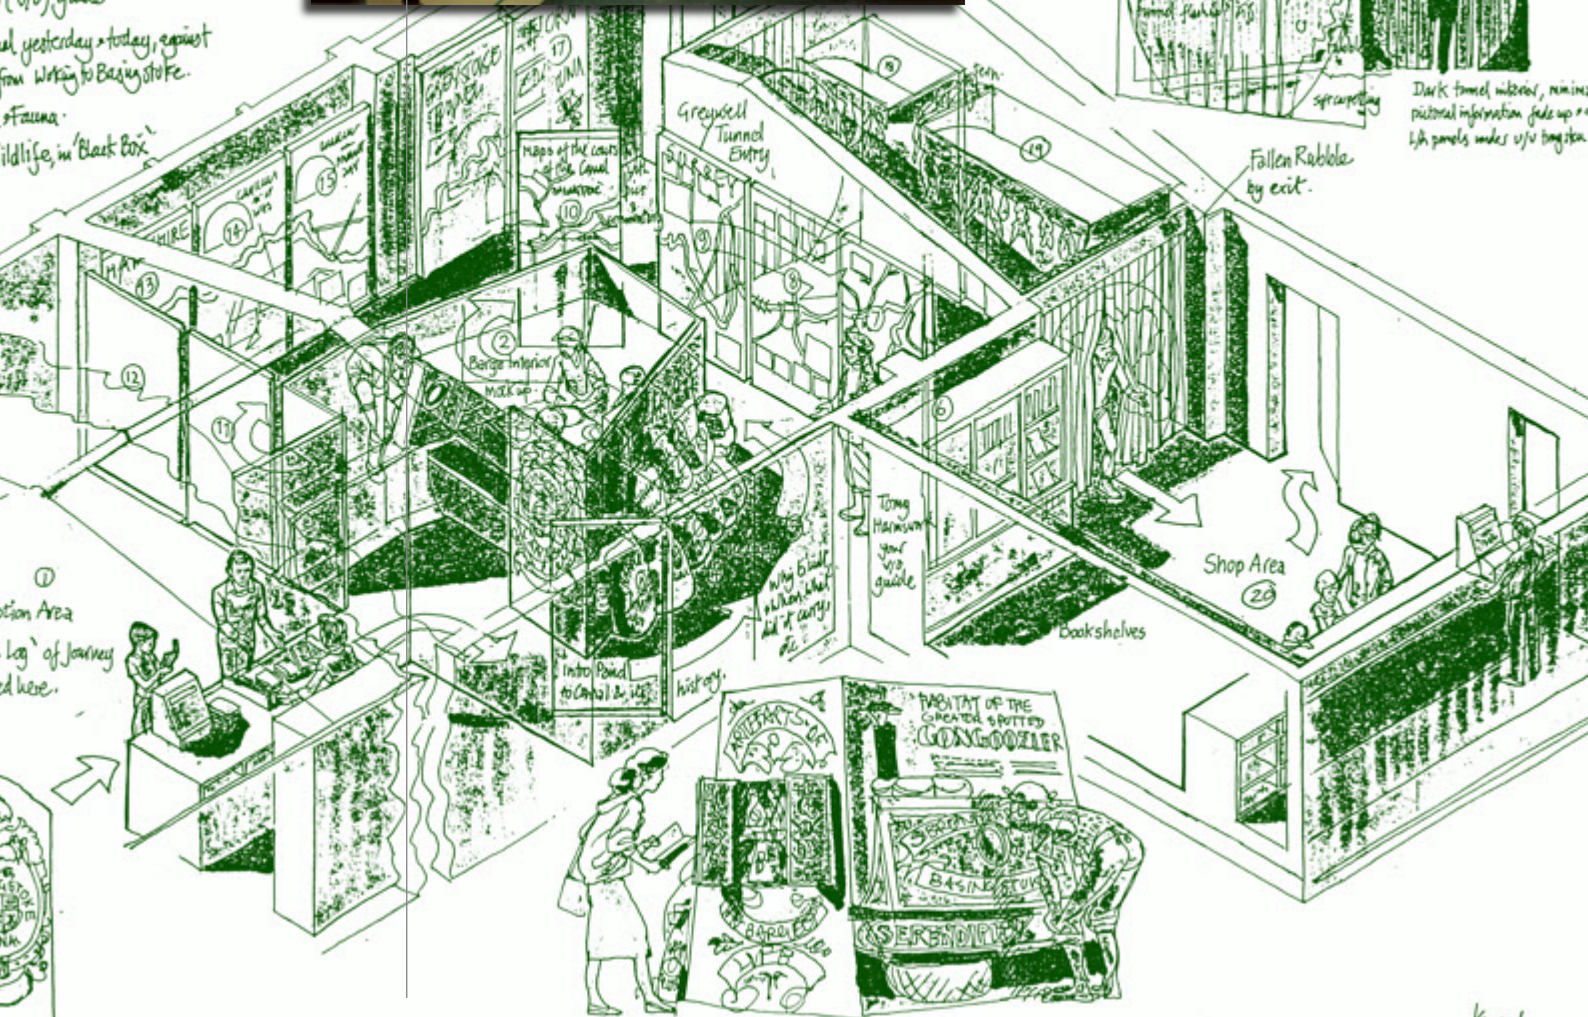

CANAL EXHIBITION

ets & 'Ship's Logs' bought

of the canal. Barges, Navvies.

(V/o) guide

al yesterday → today, against  
 from Woking to Basingstoke.

of Fauna:

Wildlife, in 'Black Box'

Area a dark  
 Industrial Curtain

Suggested decorative paneling for the other sides  
 of the cabin walls.

1/50 scale