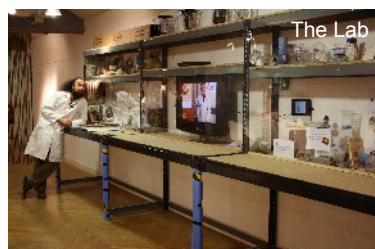

- An Exhibition Plus project www.explus.co.uk
- A design and build contract, £25,000.00

How do you make an exhibition about minerals, with a challenging budget, interesting? With the in house team including Joe Botting, the exhibition's curator, we utilised his dynamic personality to create his alter ego, Dr Rock. We developed a storyline that he had been secretly working in a lost gallery in the museum, only just discovered by the authorities during some building works. Visitors were invited to explore this "recent" find to discover his collections and experiments.

Dr Rock's Lost Gallery.

Minerals in me

The Lab - [see some content](#)

Hi Tech Minerals

Minerals in medicine

Rock's Office