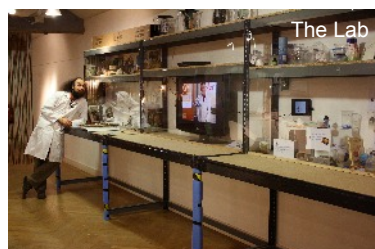

- An Exhibition Plus project www.explus.co.uk
- A design and build contract, £25,000.00

How do you make an exhibition about minerals, with a challenging budget, interesting? With the in house team including Joe Botting, the exhibition's curator, we utilised his dynamic personality to create his alter ego, Dr Rock. We developed a storyline that he had been secretly working in a lost gallery in the museum, only just discovered by the authorities during some building works. Visitors were invited to explore this "recent" find to discover his collections and experiments.

Dr Rock's Lost Gallery.

The Lab - [see some content](#)

Minerals in me

Hi Tech Minerals

Minerals in medicine

Rock's Office