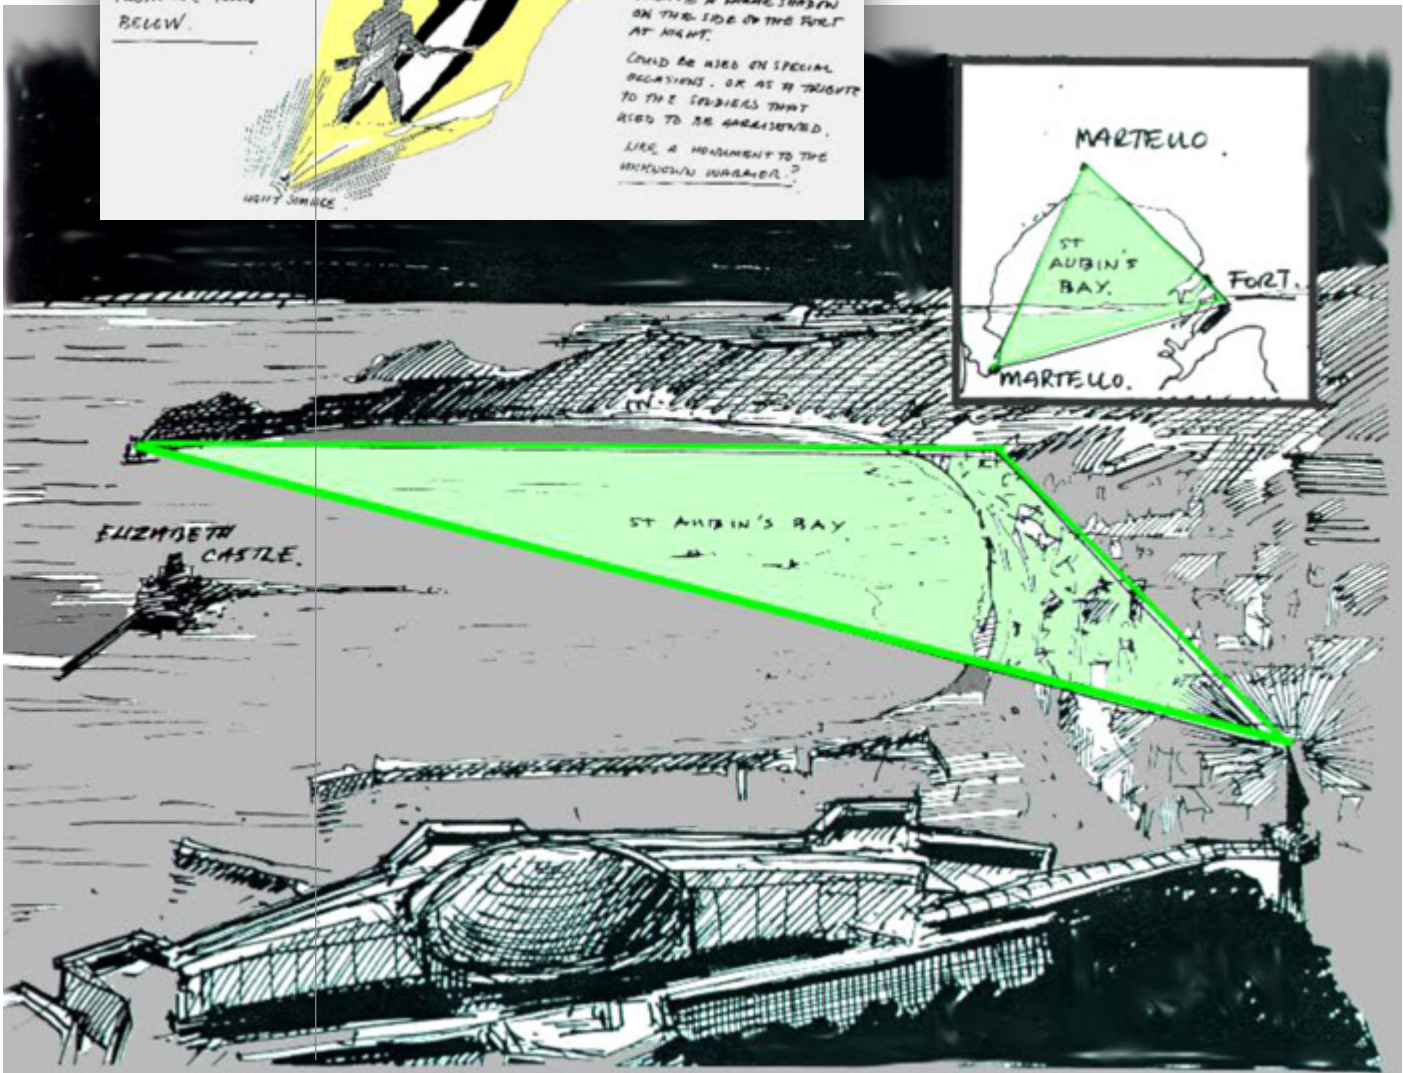

# Fort Regent - Jersey

Saville Jones Architects

UP UP MARTELLO AT NIGHT AS WELL AS LASER LINK