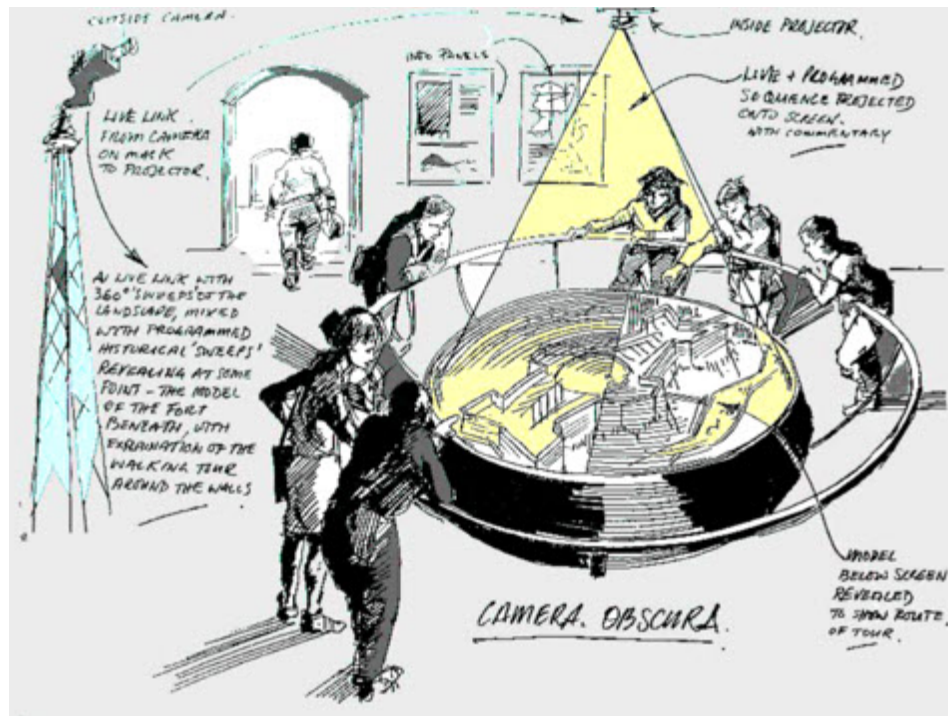

# Fort Regent - Jersey

Saville Jones Architects

UP UP MARTELLO AT NIGHT AS WELL AS LASER LINK